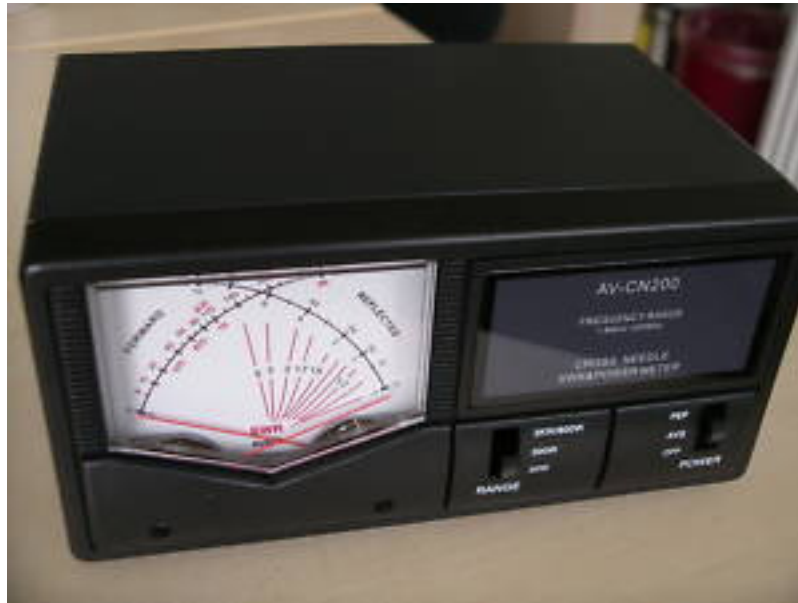

# AVAIR AV-CN200 SWR/POWER METER

Frequency:	1,8 MHz ~ 200 MHz
Measureable Power Range:	0,5W ~3KW
Power Range:	30W/300W/3KW
Measurement:	Peak/Average
Insertion Loss:	0.1dB or lower
Testing Function:	FWD//REF PWR/VSWR
Dimension(W/H/D):	150 x 65 x 100 mm
Weight(net):	0,7 Kg