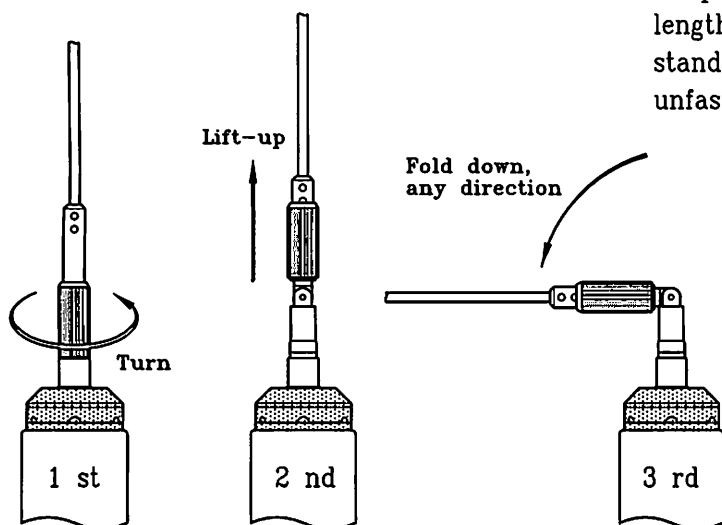

Note & Remarks on handling and driving: for HA-750BL

- ⊗ Pay special attention not to stick eyes and body while dismounting of antenna or fold over/down of element.
- ⊗ Do not touch antenna while transmitting as it become hot enough to burn your fingers.
- ⊗ Please confirm tight fastening of connector and set screws of antenna. Loosening and falling off will lead to personal injury and property damage.
- ⊗ Do not drive car at the condition of loosened Fold-Over or fold-down of element.
- ⊗ Please adjust antenna correctly. Irregular VSWR will lead to heat-up, break-down or power-down of antenna.

How to fold-down the antenna:

How to adjust antenna:

- ① The 7 & 14 ~56MHz band isn't adjustable.
- ② Frequency control can be done by adjusting the length of each Adjust Elements. Please use standard spanner involved in the package for unfastening and fastening of fix screw of element.

How to use:

- ① Please confirm tight fastening of each set screws by using standard spanner.
- ② Tighten antenna on base connection.
- ③ For better transmission, set antenna at vertical-position as much as possible.
- ④ Please confirm VSWR while transmitting.

Note & for operation:

- ⊗ This antenna is for amateur radio and Broadband receipt operator, Do not use other than for the purpose of antenna.
- ⊗ Please use this antenna within the standard and specifications described in this manual. Failure to this may cause heat up and break down of the unit.
- ⊗ Whatever damage and the malfunction which is due to the repair and the reorganization at end-user itself occur, it doesn't take the responsibility.
- ⊗ It is careful of the transmitting power, time because it is being based on the power at the time of the intermittent transmit.

[Maintenance]

- ☆ If mal-function is occurred, stop operation and try to find the reason. If it is not settled, please contact the store/shop where you purchased the antenna or our Engineering Department.
- ⊗ Before driving start, please check the VSWR is in correct position.
- ⊗ Routinely, please confirm tight fastening of each Set Screws.

[Customer Service]

- ⊗ Replacement parts and accessories are available at our dealer and our factory.
- ⊗ This quality product is manufactured under strict quality control. Please contact the store/shop for those damaged by transportation.
- ⊗ For further information about assembling work and other technical matters, please contact to our Engineering Department.

COMET CO.,LTD.

4-18-2 TSUJI, MINAMI-KU, SAITAMA-SHI, SAITAMA, 336-0026 JAPAN

TEL:048-839-3131 FAX:048-839-3136

URL: <http://www.comet-ant.co.jp>