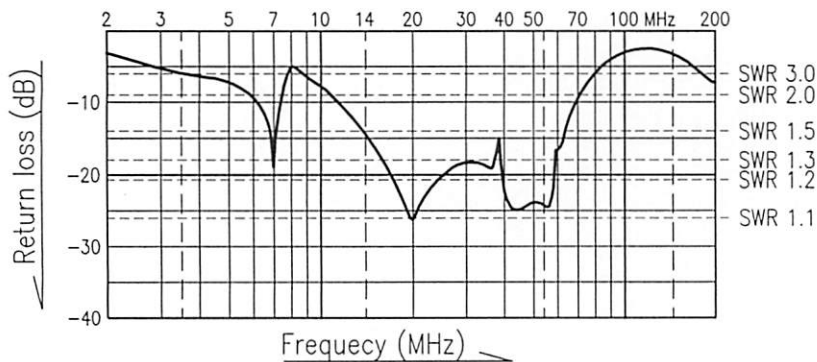

Operating Manual

C★MET ANTENNA

Model: HA-750BL

Broadband Mobile Antenna
For: 7MHz, 14MHz ~ 56MHz

Many thanks for your best choice of our products.

For your safety use:

Please read through this Operation Manual initially for correct assembling and proper operation.

At opening package and before assembling, please check all components are involved.

Specifications:

● Frequency : Transmit 7,14 ~56MHz / Receive 3 ~70MHz

● Max. Power : 120 W/SSB

It is based on the power at the time of the intermittent transmit.

● Impedance : 50 Ω   ● V.SWR : Less than 1.5

● Connector : PL-259

● Max. Length : 2.41 m   ● Weight : 820 g

Element Adjustment: Frequency shift
by upper element each 1 cm { 7MHz ... 33KHz }

Features:

- The image cleared up was pursued, and design was finished in the original figure.
- Employ non radial form which radial isn't necessary, and install an antenna, and it restrains a variety in the SWR by the place.
- It is the antenna of the wide-band which covers 7/14 ~56MHz band each without adjustment.
- The fold-over hinge is convenient for entering garages, parking structures, drive-thru's etc... without the need to remove the antenna.

Note & Remarks on mounting and positioning:

- The HA-750BL requires an SO-239 mount connector.
- If using a magnetic mount, be sure it is strong enough to hold the HA-750BL antenna.
- Mount the HA-750BL away from other antennas or metal objects.
  If high SWR is noticed, reposition the antenna until good SWR is found.