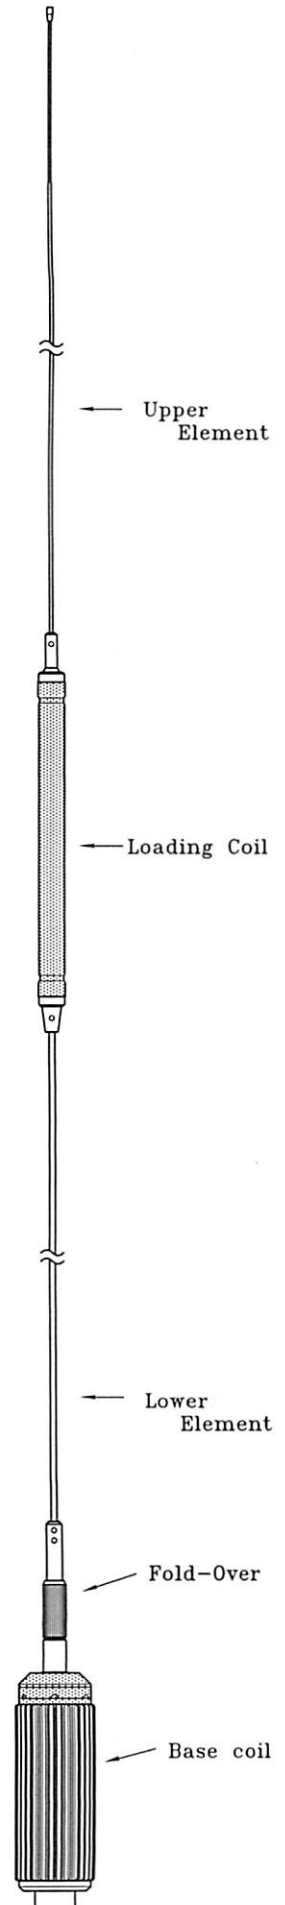

Operating Manual

C★MET ANTENNA

Model: HA-750BL

Broadband Mobile Antenna
For: 7MHz, 14MHz ~ 56MHz

Many thanks for your best choice of our products.

For your safety use:

Please read through this Operation Manual initially for correct assembling and proper operation.

At opening package and before assembling, please check all components are involved.

Specifications:

● Frequency : Transmit 7,14 ~56MHz / Receive 3 ~70MHz

● Max. Power : 120 W/SSB

It is based on the power at the time of the intermittent transmit.

● Impedance : 50 Ω   ● V.SWR : Less than 1.5

● Connector : PL-259

● Max. Length : 2.41 m   ● Weight : 820 g

Element Adjustment: Frequency shift
by upper element each 1 cm { 7MHz ... 33KHz }

Features:

- The image cleared up was pursued, and design was finished in the original figure.
- Employ non radial form which radial isn't necessary, and install an antenna, and it restrains a variety in the SWR by the place.
- It is the antenna of the wide-band which covers 7/14 ~56MHz band each without adjustment.
- The fold-over hinge is convenient for entering garages, parking structures, drive-thru's etc... without the need to remove the antenna.

Note & Remarks on mounting and positioning:

- The HA-750BL requires an SO-239 mount connector.
- If using a magnetic mount, be sure it is strong enough to hold the HA-750BL antenna.
- Mount the HA-750BL away from other antennas or metal objects.
  If high SWR is noticed, reposition the antenna until good SWR is found.